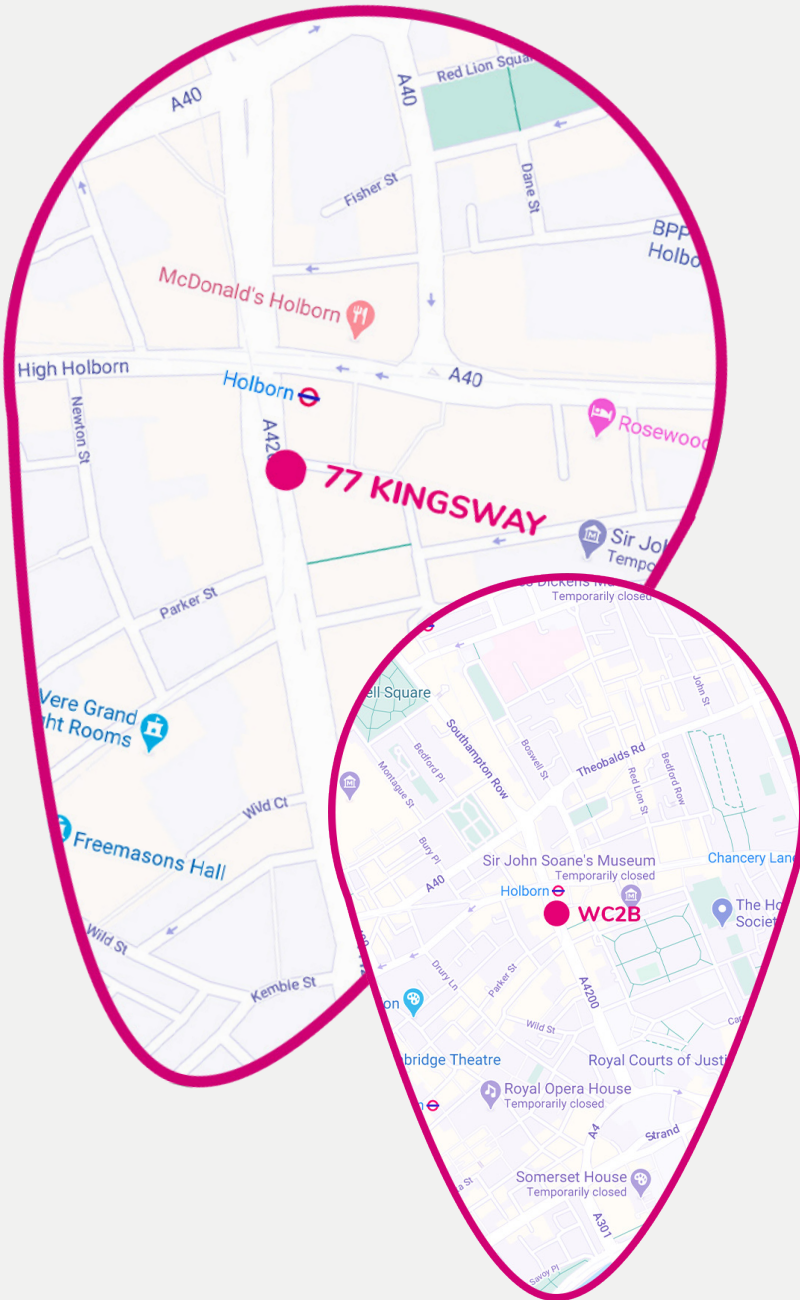

WE'LL SEE YOU SOON

CMI, 77 Kingsway, London

ADDRESS

Chartered Management Institute
77 Kingsway
London
WC2B 6SR

☎ 020 7497 0580

✉ cmi@managers.org.uk

PUBLIC TRANSPORT

BY RAIL

Holborn station (Piccadilly and Central lines)
in less than 5 minutes' walk from our office.

BY BUS

There are bus connections to and from King's Cross, Euston and Waterloo from bus stops adjacent to or immediate opposite Holborn station.