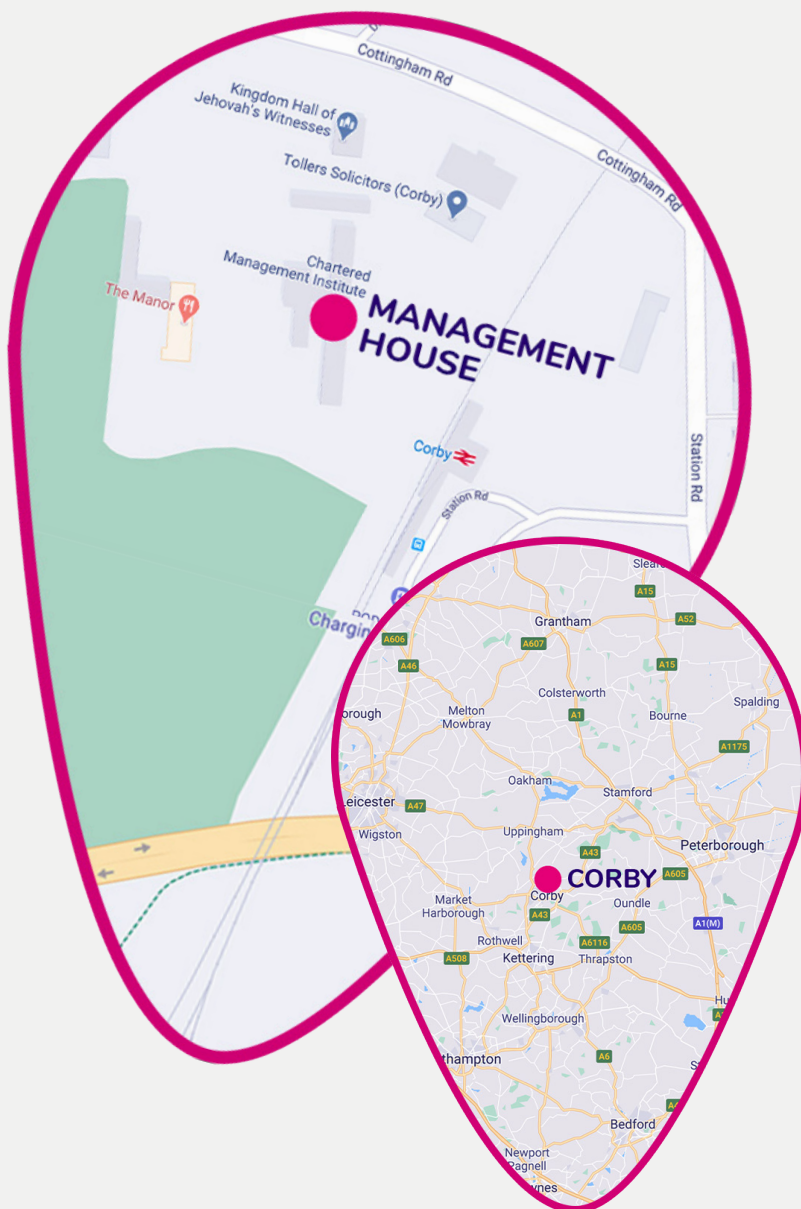

WE'LL SEE YOU SOON

CMI, Management House, Corby.

ADDRESS

Chartered Management Institute
Management House
Cottingham Road
Corby
Northamptonshire
NN17 1TT

☎ 01536 204 222

✉ cmi@managers.org.uk

PUBLIC TRANSPORT

BY RAIL

Corby station is the closest, from here it is approximately 5 minutes walk to Management House

BY BUS

Management House is approximately 15 minutes walk from Corby Bus station.

WEBSITE: www.managers.org.uk

TWITTER: [@cmi_managers](https://twitter.com/cmi_managers)

FACEBOOK: facebook.com/bettermanagers

LINKEDIN: Chartered Management Institute Network

INSTAGRAM: [@cmi_managers](https://instagram.com/cmi_managers)

CMI
Chartered
Management
Institute