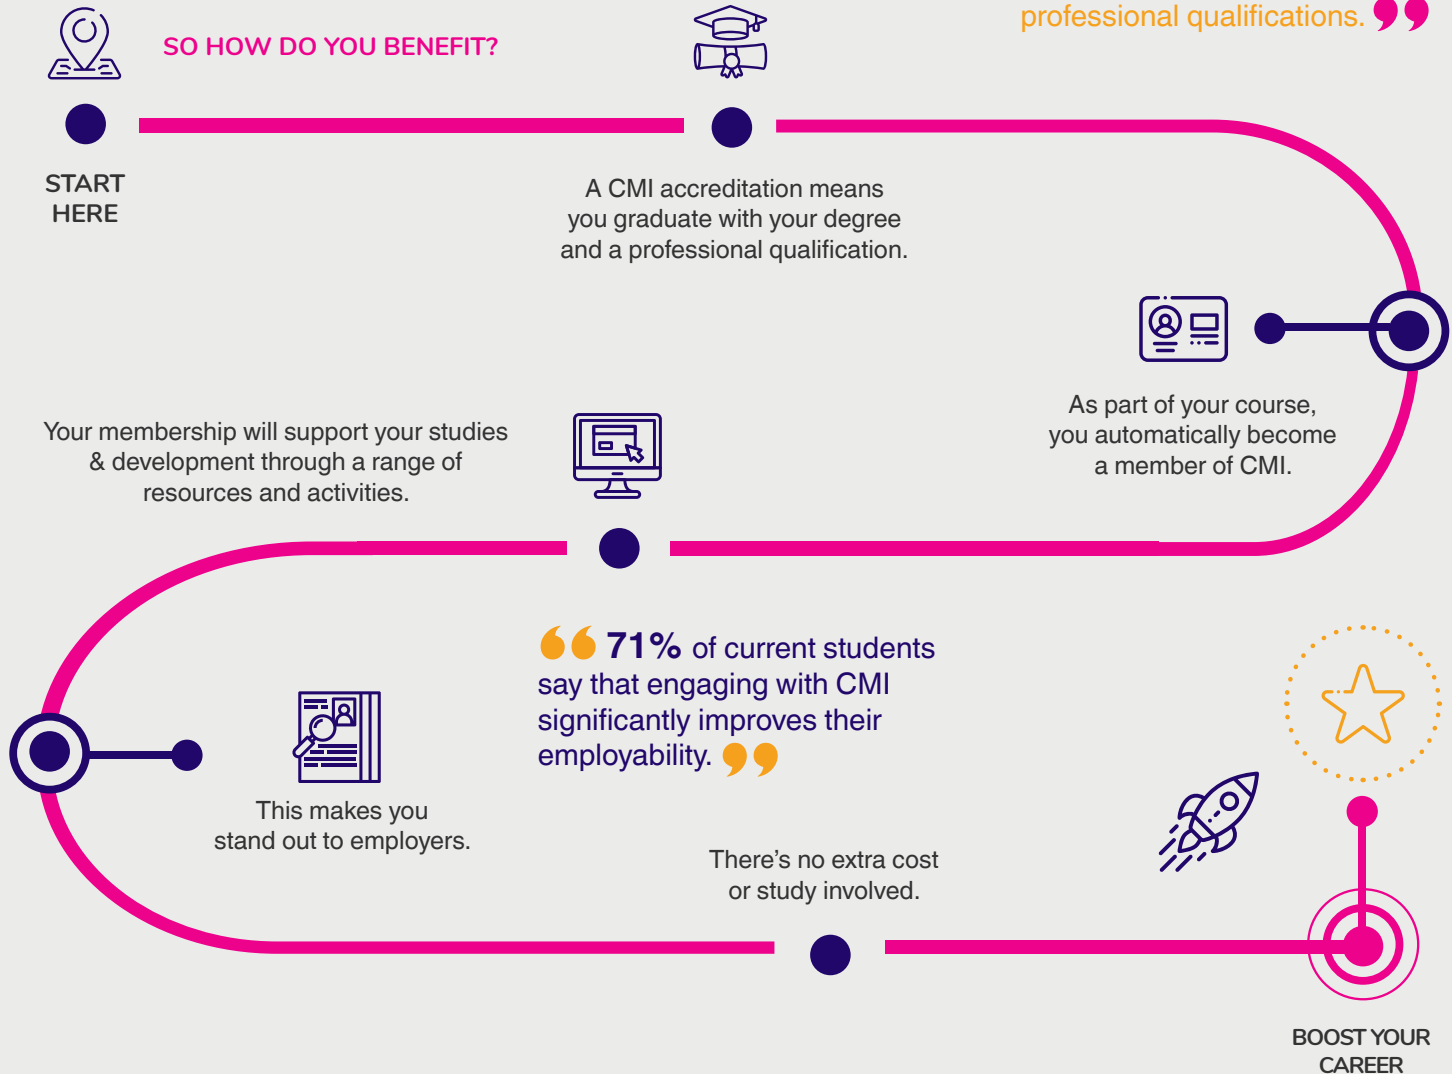

TAKE YOUR CAREER TO NEW HEIGHTS

Aim for the stars with an additional
qualification at no extra cost

WHO IS CMI?

CMI (Chartered Management Institute) is the only chartered professional body in the UK dedicated to promoting the highest standards in management and leadership excellence.

The degree you want to study is dual accredited by CMI and...

“ 75% of employers say that students should pursue professional qualifications. ”

www.managers.org.uk/careersboost